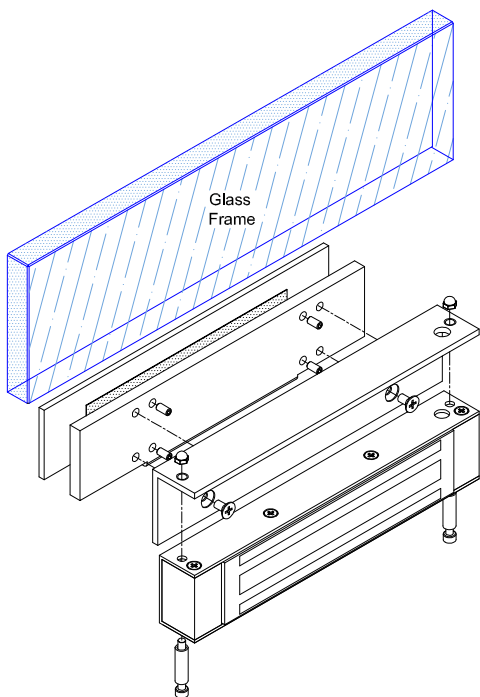

## EM300 - DSU Bracket ( Glass Frame & Door Application )

*Installation  
Method*

**SECURITY . QUALITY . RELIABILITY**