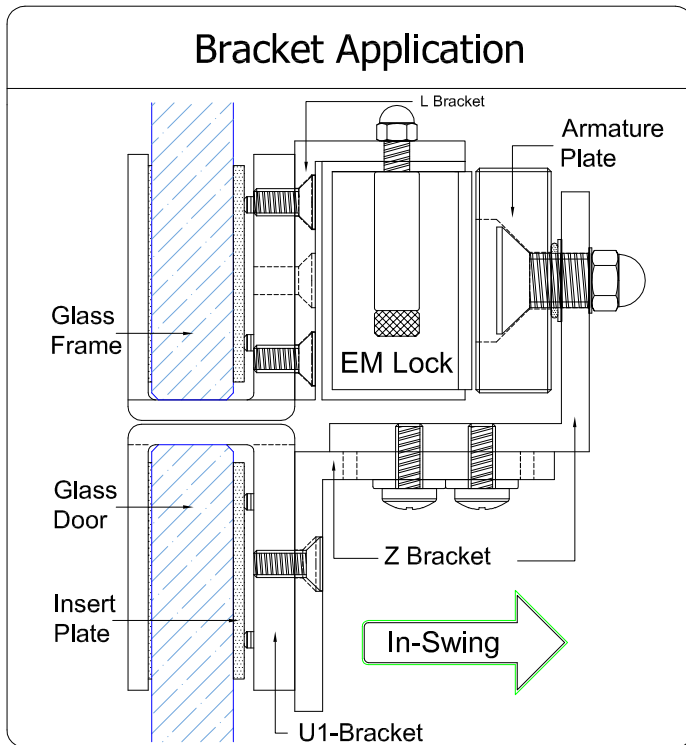

## EM300 - DSU Bracket ( Glass Frame & Door Application )

*Installation  
Method*

**SECURITY . QUALITY . RELIABILITY**