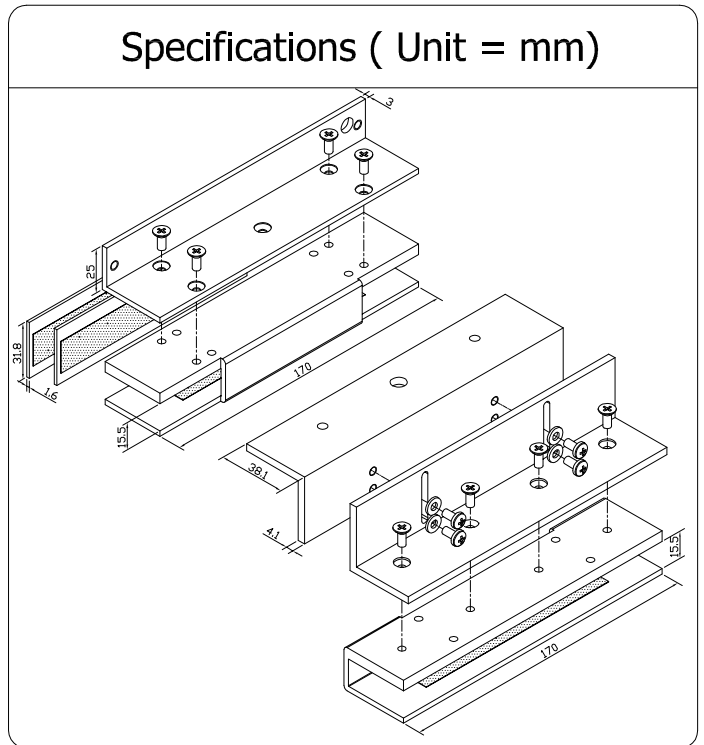

## EM300 - DSU Bracket ( Glass Frame & Door Application )

*Installation  
Method*

**SECURITY . QUALITY . RELIABILITY**