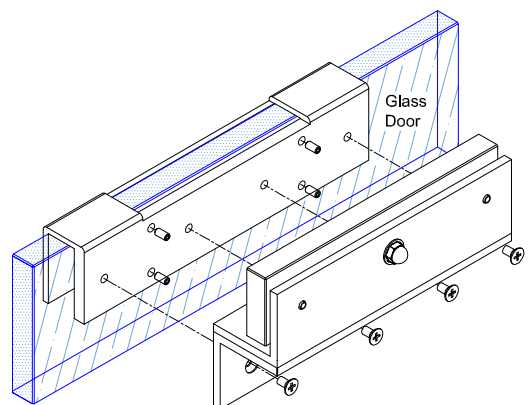

## EM300 - DSU Bracket ( Glass Frame & Door Application )

*Installation  
Method*

**SECURITY . QUALITY . RELIABILITY**